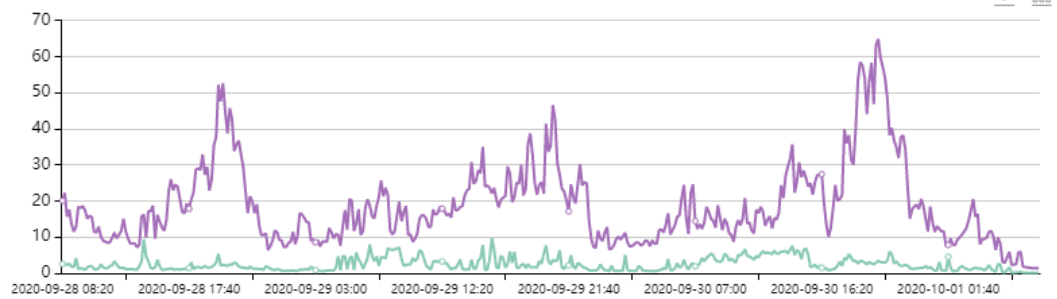

Bandwidth utilization

Location: Hotel in Norway

Date range: from 2020-09-04 00:00:00 to 2020-10-01 23:59:59

Creation date & time (UTC): 2020-10-01 08:26:17

ISP download bandwidth 300.0 Mb/s

Latest download

0.43

Average **6.22%**

Maximum **21.6%**

ISP upload bandwidth 300.0 Mb/s

Latest upload

0.03

Average **0.81%**

Maximum **3.25%**

Evolution of the bandwidth usage (Mb/s)

Active Users

Latest **53**

Average **43**

Maximum **68**

Number of connected users

Download	Upload	Date	Active users
1.3 Mb/s	81.5 kb/s	2020-10-01 08:20	
1.4 Mb/s	93.4 kb/s	2020-10-01 08:10	53
1.4 Mb/s	85.6 kb/s	2020-10-01 08:00	
1.4 Mb/s	89.4 kb/s	2020-10-01 07:50	50
1.5 Mb/s	95.8 kb/s	2020-10-01 07:40	
1.6 Mb/s	96.8 kb/s	2020-10-01 07:30	52
1.7 Mb/s	100.7 kb/s	2020-10-01 07:20	
1.8 Mb/s	111.3 kb/s	2020-10-01 07:10	54
5.9 Mb/s	366.5 kb/s	2020-10-01 07:00	54
5.7 Mb/s	294.7 kb/s	2020-10-01 06:50	
2.5 Mb/s	166.1 kb/s	2020-10-01 06:40	
2.4 Mb/s	140.9 kb/s	2020-10-01 06:30	52
2.3 Mb/s	132.0 kb/s	2020-10-01 06:20	55
5.9 Mb/s	1.6 Mb/s	2020-10-01 06:10	
4.4 Mb/s	839.3 kb/s	2020-10-01 06:00	
2.9 Mb/s	163.3 kb/s	2020-10-01 05:50	57
3.1 Mb/s	172.5 kb/s	2020-10-01 05:40	
8.3 Mb/s	2.3 Mb/s	2020-10-01 05:30	61
9.9 Mb/s	2.6 Mb/s	2020-10-01 05:20	53
6.4 Mb/s	443.1 kb/s	2020-10-01 05:10	
10.1 Mb/s	675.6 kb/s	2020-10-01 05:00	64
11.7 Mb/s	1.2 Mb/s	2020-10-01 04:50	
11.4 Mb/s	2.3 Mb/s	2020-10-01 04:40	61
9.9 Mb/s	1.3 Mb/s	2020-10-01 04:30	56
9.5 Mb/s	793.6 kb/s	2020-10-01 04:20	
9.3 Mb/s	1.1 Mb/s	2020-10-01 04:10	
8.0 Mb/s	1.3 Mb/s	2020-10-01 04:00	56
16.4 Mb/s	1.3 Mb/s	2020-10-01 03:50	55
15.7 Mb/s	1.6 Mb/s	2020-10-01 03:40	
20.5 Mb/s	1.3 Mb/s	2020-10-01 03:30	55
17.4 Mb/s	951.7 kb/s	2020-10-01 03:20	
14.6 Mb/s	921.8 kb/s	2020-10-01 03:10	55