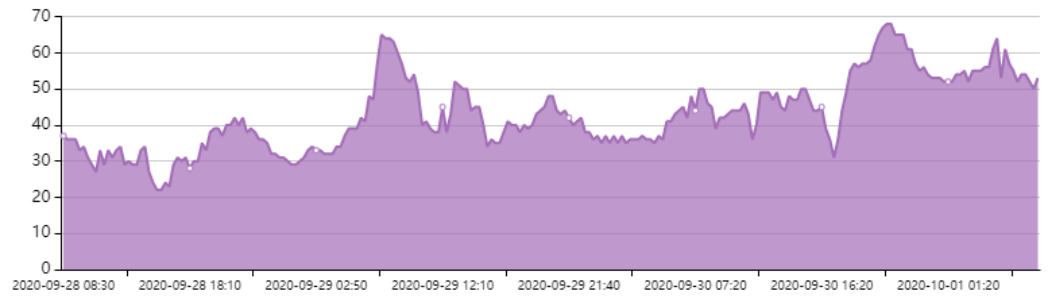

Bandwidth utilization

Location: Hotel in Norway

Date range: from 2020-09-04 00:00:00 to 2020-10-01 23:59:59

Creation date & time (UTC): 2020-10-01 08:26:17

ISP download bandwidth 300.0 Mb/s

Latest download

0.43

Average **6.22%**

Maximum **21.6%**

ISP upload bandwidth 300.0 Mb/s

Latest upload

0.03

Average **0.81%**

Maximum **3.25%**

Evolution of the bandwidth usage (Mb/s)

Active Users

Latest **53**

Average **43**

Maximum **68**

Number of connected users

Download	Upload	Date	Active users
1.3 Mb/s	81.5 kb/s	2020-10-01 08:20	
1.4 Mb/s	93.4 kb/s	2020-10-01 08:10	53
1.4 Mb/s	85.6 kb/s	2020-10-01 08:00	
1.4 Mb/s	89.4 kb/s	2020-10-01 07:50	50
1.5 Mb/s	95.8 kb/s	2020-10-01 07:40	
1.6 Mb/s	96.8 kb/s	2020-10-01 07:30	52
1.7 Mb/s	100.7 kb/s	2020-10-01 07:20	
1.8 Mb/s	111.3 kb/s	2020-10-01 07:10	54
5.9 Mb/s	366.5 kb/s	2020-10-01 07:00	54
5.7 Mb/s	294.7 kb/s	2020-10-01 06:50	
2.5 Mb/s	166.1 kb/s	2020-10-01 06:40	
2.4 Mb/s	140.9 kb/s	2020-10-01 06:30	52
2.3 Mb/s	132.0 kb/s	2020-10-01 06:20	55
5.9 Mb/s	1.6 Mb/s	2020-10-01 06:10	
4.4 Mb/s	839.3 kb/s	2020-10-01 06:00	
2.9 Mb/s	163.3 kb/s	2020-10-01 05:50	57
3.1 Mb/s	172.5 kb/s	2020-10-01 05:40	
8.3 Mb/s	2.3 Mb/s	2020-10-01 05:30	61
9.9 Mb/s	2.6 Mb/s	2020-10-01 05:20	53
6.4 Mb/s	443.1 kb/s	2020-10-01 05:10	
10.1 Mb/s	675.6 kb/s	2020-10-01 05:00	64
11.7 Mb/s	1.2 Mb/s	2020-10-01 04:50	
11.4 Mb/s	2.3 Mb/s	2020-10-01 04:40	61
9.9 Mb/s	1.3 Mb/s	2020-10-01 04:30	56
9.5 Mb/s	793.6 kb/s	2020-10-01 04:20	
9.3 Mb/s	1.1 Mb/s	2020-10-01 04:10	
8.0 Mb/s	1.3 Mb/s	2020-10-01 04:00	56
16.4 Mb/s	1.3 Mb/s	2020-10-01 03:50	55
15.7 Mb/s	1.6 Mb/s	2020-10-01 03:40	
20.5 Mb/s	1.3 Mb/s	2020-10-01 03:30	55
17.4 Mb/s	951.7 kb/s	2020-10-01 03:20	
14.6 Mb/s	921.8 kb/s	2020-10-01 03:10	55