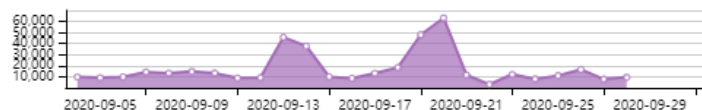

Chromecasts usage

103.91%

▲ 2.03%

Avg. duration per device

1d 04:39:59

Avg. duration per Session

01:38:21

▲ 53.43%

Evolution

Evolution

Evolution

Date	Room number	Host name	Casted device	App used	Session duration
	550	Room 550 TV		Prime Video	00:05:01
	381	Room 381 TV		Netflix	01:19:39
	301	Room 301 TV		Spotify	05:44:21
	179	Rum 179	Apple iPhone	SVT Play CAF	00:00:37
	179	Rum 179	Apple iPhone	Netflix	01:45:54
	550	Room 550 TV		Prime Video	01:16:32
	129	Room 129 TV	OnePlus A6013	Netflix	00:01:17
	129	Room 129 TV	OnePlus A6013	Netflix	00:00:44
	395	Room 395 TV		PROD HAYU2.0 Chromecast	03:08:03
	561	Room 561 TV		Netflix	00:21:59
	021	Room 021 TV	Apple iPhone	Netflix	00:25:02
	152	Room 152 TV		Netflix	00:05:36
	152	Room 152 TV		Sky	00:04:40
	152	Room 152 TV		Sky	00:03:08
	152	Room 152 TV		Netflix	00:30:48
	231	Room 231 TV		YouTube	07:59:03
	152	Room 152 TV		Netflix	01:50:29
	311	Room 311 TV		YouTube	03:36:59
	387	Room 387 TV		Netflix	00:04:13
	387	Room 387 TV	Apple iPhone	Netflix	00:00:28
	387	Room 387 TV	Apple iPhone	Netflix	01:53:18
	719	Room 719 TV		Ziggo GO	01:53:01
	107	Room 107 TV		Netflix	00:28:12
	450	Room 450 TV	Apple iPhone	YouTube	00:23:02
	152	Room 152 TV		Netflix	01:22:48
	311	Room 311 TV		YouTube	00:07:57
	311	Room 311 TV		Google Photos	00:10:09
	289	Room 289 TV	Huawei VOG-L29	Netflix	03:21:38
	150	Room 150 TV	Apple iPad	Netflix	07:17:04
	603	Room 603 TV		TV 2 Play OVP	01:48:13
	GYM	Gym		Facebook Beta	00:00:12