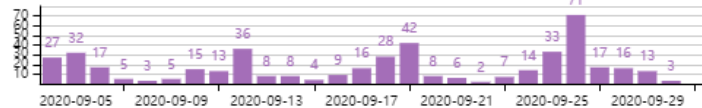

Cast to TV usage

Location: Hotel in Sweden

Date range: from 2020-01-01 00:00:00 to 2020-10-01 23:59:59

Creation date & time (UTC): 2020-10-01 08:01:03

App casted

■ Netflix ■ YouTube ■ Spotify ■ Viaplay ■ SVT Play CAF ■ Others

Chromecasts usage

103.91%

▲ 2.03%

Avg. duration per device

1d 04:39:59

Avg. duration per Session

01:38:21

▲ 53.43%

Evolution

Evolution

Evolution

Date	Room number	Host name	Casted device	App used	Session duration
	550	Room 550 TV		Prime Video	00:05:01
	381	Room 381 TV		Netflix	01:19:39
	301	Room 301 TV		Spotify	05:44:21
	179	Rum 179	Apple iPhone	SVT Play CAF	00:00:37
	179	Rum 179	Apple iPhone	Netflix	01:45:54
	550	Room 550 TV		Prime Video	01:16:32
	129	Room 129 TV	OnePlus A6013	Netflix	00:01:17
	129	Room 129 TV	OnePlus A6013	Netflix	00:00:44
	395	Room 395 TV		PROD HAYU2.0 Chromecast	03:08:03
	561	Room 561 TV		Netflix	00:21:59
	021	Room 021 TV	Apple iPhone	Netflix	00:25:02
	152	Room 152 TV		Netflix	00:05:36
	152	Room 152 TV		Sky	00:04:40
	152	Room 152 TV		Sky	00:03:08
	152	Room 152 TV		Netflix	00:30:48
	231	Room 231 TV		YouTube	07:59:03
	152	Room 152 TV		Netflix	01:50:29
	311	Room 311 TV		YouTube	03:36:59
	387	Room 387 TV		Netflix	00:04:13
	387	Room 387 TV	Apple iPhone	Netflix	00:00:28
	387	Room 387 TV	Apple iPhone	Netflix	01:53:18
	719	Room 719 TV		Ziggo GO	01:53:01
	107	Room 107 TV		Netflix	00:28:12
	450	Room 450 TV	Apple iPhone	YouTube	00:23:02
	152	Room 152 TV		Netflix	01:22:48
	311	Room 311 TV		YouTube	00:07:57
	311	Room 311 TV		Google Photos	00:10:09
	289	Room 289 TV	Huawei VOG-L29	Netflix	03:21:38
	150	Room 150 TV	Apple iPad	Netflix	07:17:04
	603	Room 603 TV		TV 2 Play OVP	01:48:13
	GYM	Gym		Facebook Beta	00:00:12