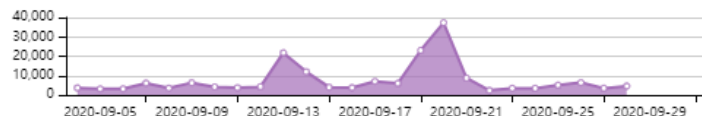

Chromecasts usage

103.91%

▲ 2.03%

Avg. duration per device

1d 04:39:59

Avg. duration per Session

01:38:21

▲ 53.43%

Evolution

Evolution

Evolution

Date	Room number	Host name	Casted device	App used	Session duration
	550	Room 550 TV		Prime Video	00:05:01
	381	Room 381 TV		Netflix	01:19:39
	301	Room 301 TV		Spotify	05:44:21
	179	Rum 179	Apple iPhone	SVT Play CAF	00:00:37
	179	Rum 179	Apple iPhone	Netflix	01:45:54
	550	Room 550 TV		Prime Video	01:16:32
	129	Room 129 TV	OnePlus A6013	Netflix	00:01:17
	129	Room 129 TV	OnePlus A6013	Netflix	00:00:44
	395	Room 395 TV		PROD HAYU2.0 Chromecast	03:08:03
	561	Room 561 TV		Netflix	00:21:59
	021	Room 021 TV	Apple iPhone	Netflix	00:25:02
	152	Room 152 TV		Netflix	00:05:36
	152	Room 152 TV		Sky	00:04:40
	152	Room 152 TV		Sky	00:03:08
	152	Room 152 TV		Netflix	00:30:48
	231	Room 231 TV		YouTube	07:59:03
	152	Room 152 TV		Netflix	01:50:29
	311	Room 311 TV		YouTube	03:36:59
	387	Room 387 TV		Netflix	00:04:13
	387	Room 387 TV	Apple iPhone	Netflix	00:00:28
	387	Room 387 TV	Apple iPhone	Netflix	01:53:18
	719	Room 719 TV		Ziggo GO	01:53:01
	107	Room 107 TV		Netflix	00:28:12
	450	Room 450 TV	Apple iPhone	YouTube	00:23:02
	152	Room 152 TV		Netflix	01:22:48
	311	Room 311 TV		YouTube	00:07:57
	311	Room 311 TV		Google Photos	00:10:09
	289	Room 289 TV	Huawei VOG-L29	Netflix	03:21:38
	150	Room 150 TV	Apple iPad	Netflix	07:17:04
	603	Room 603 TV		TV 2 Play OVP	01:48:13
	GYM	Gym		Facebook Beta	00:00:12