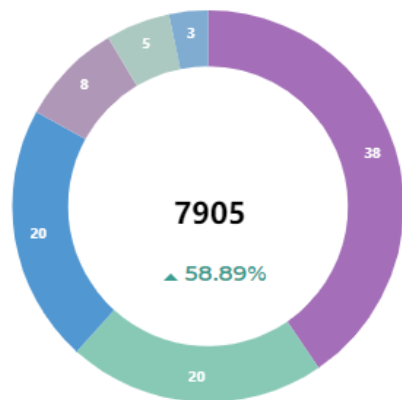

Cast to TV usage

Location: Hotel in Sweden

Date range: from 2020-01-01 00:00:00 to 2020-10-01 23:59:59

Creation date & time (UTC): 2020-10-01 08:01:03

App casted

■ Netflix ■ YouTube ■ Spotify ■ Viaplay ■ SVT Play CAF ■ Others

Chromecasts usage

103.91%

▲ 2.03%

Avg. duration per device

1d 04:39:59

Avg. duration per Session

01:38:21

▲ 53.43%